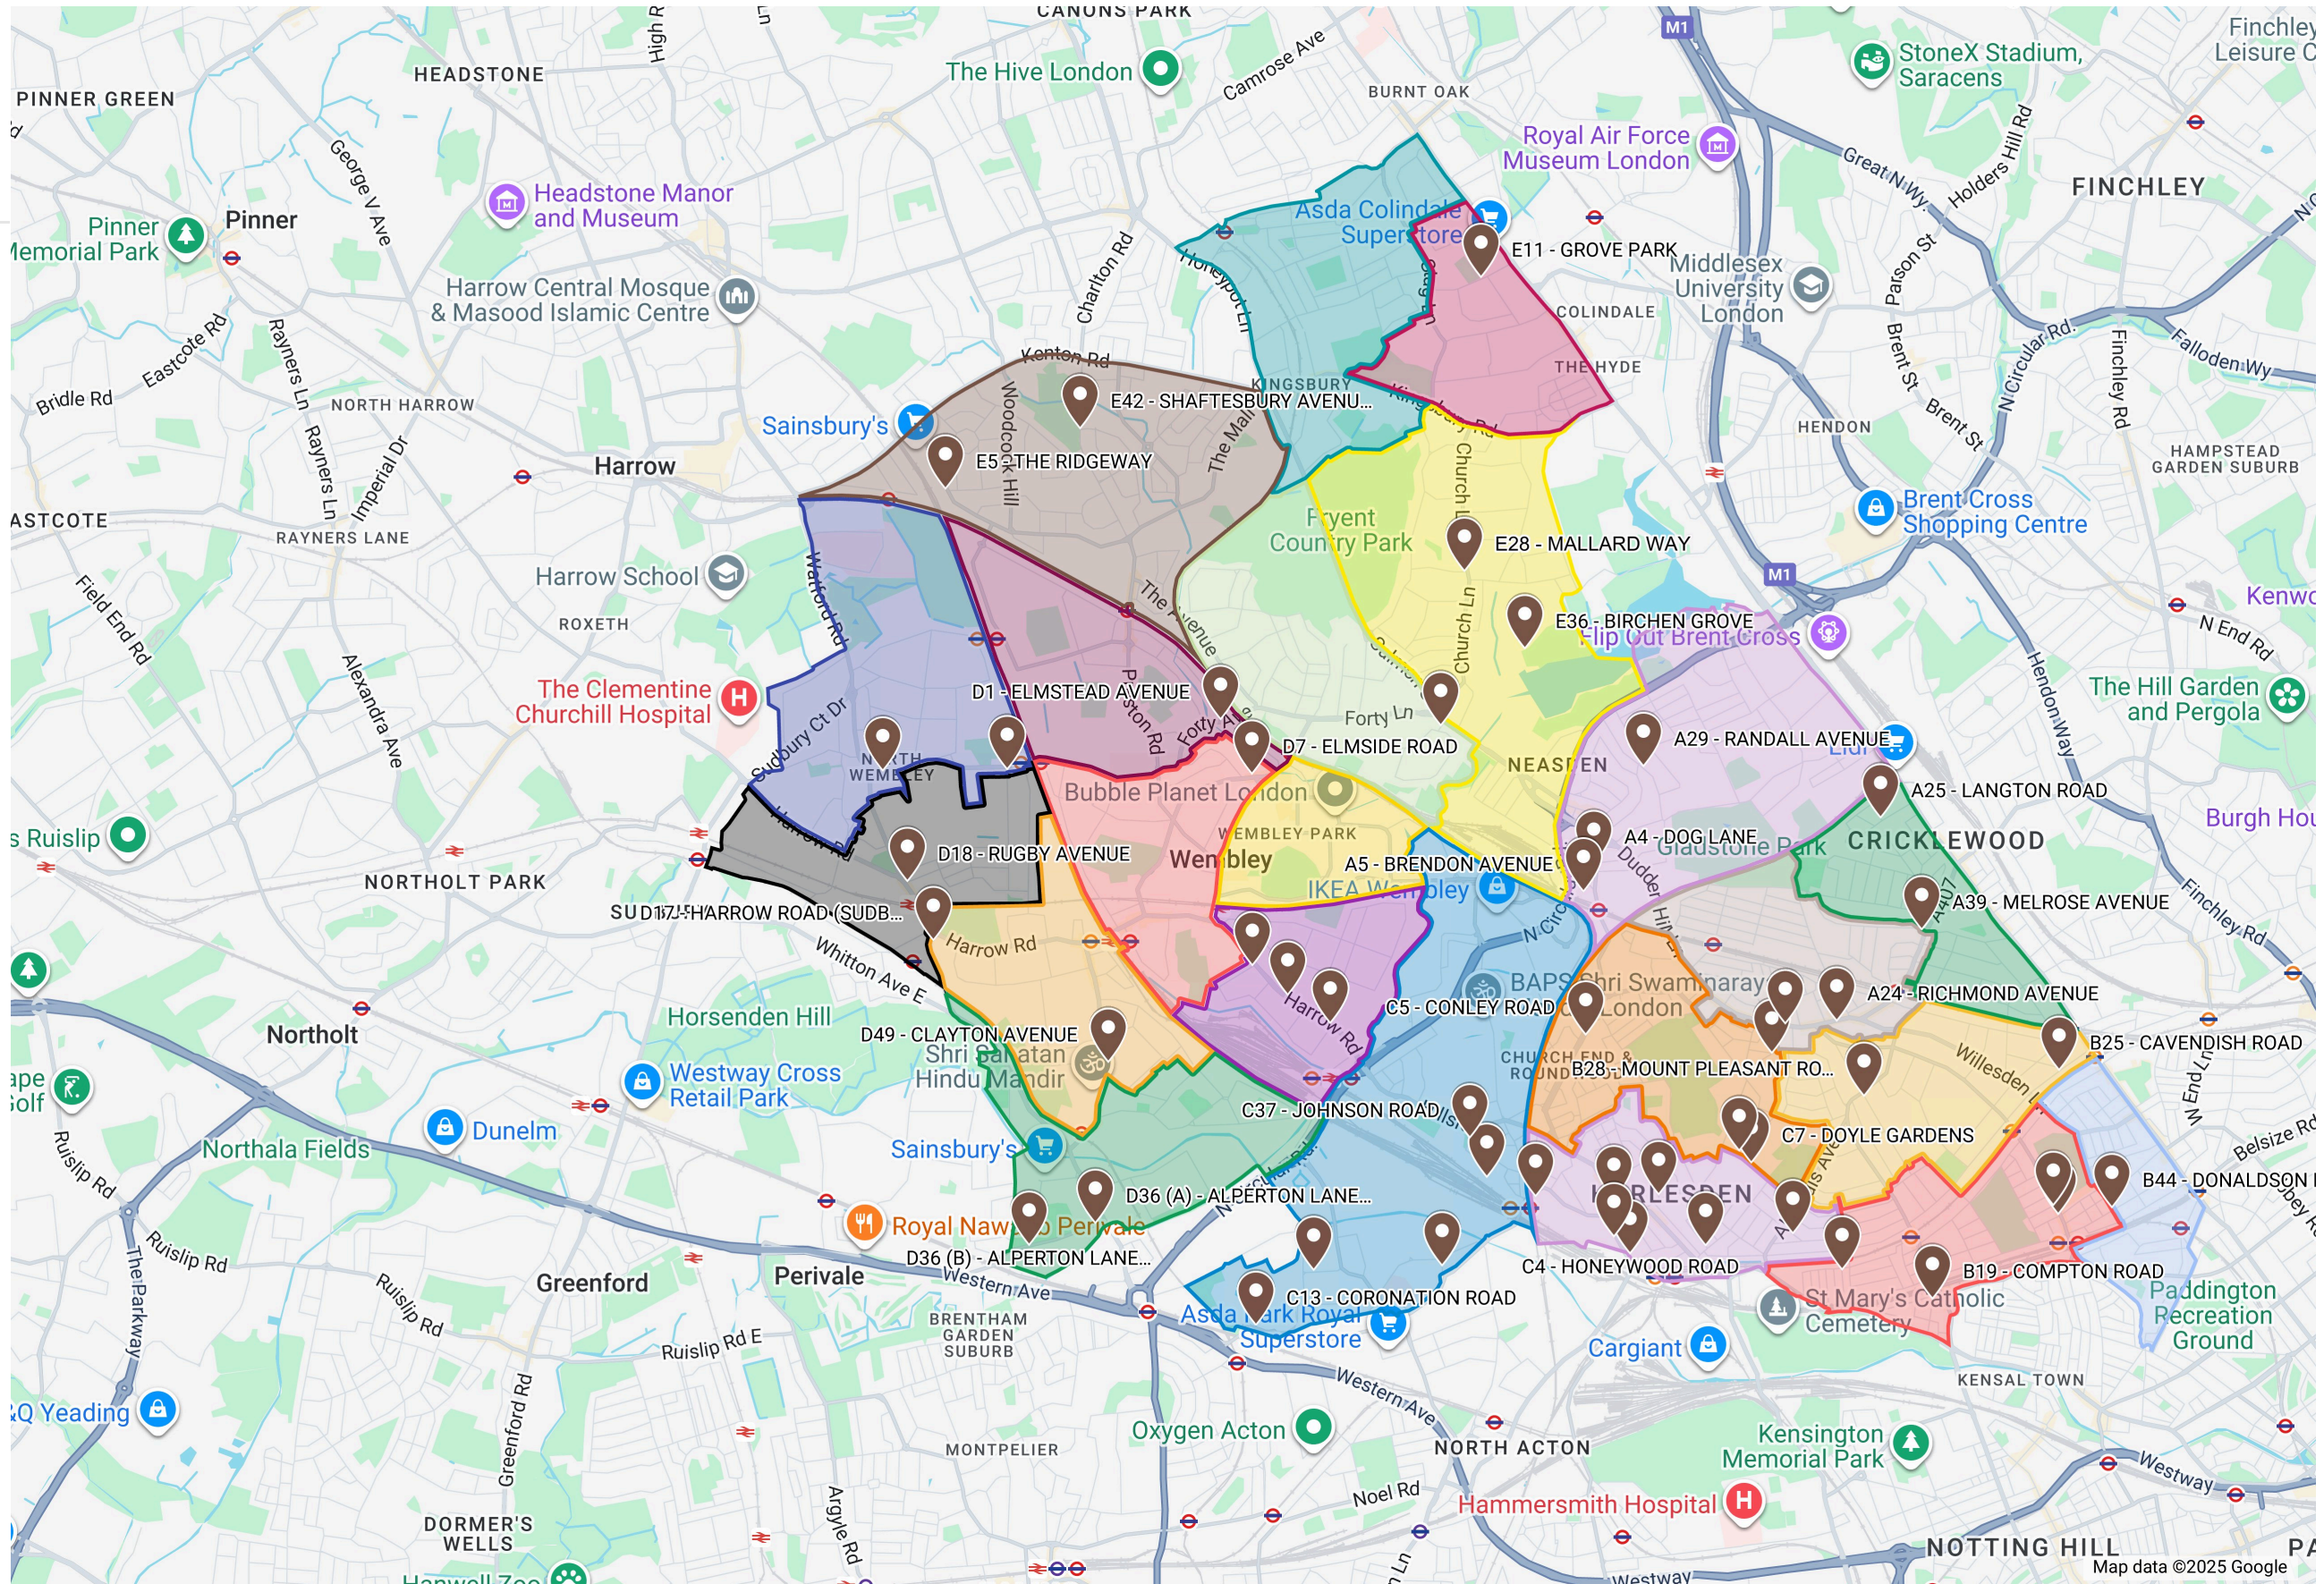

Dockless Bike Parking Bay Locations - Brent

Phase 6 Parking Bays - Borough Wide (Consultation Nov 2025)

All items

Wards

Queen's Park

Brondesbury Park

Harlesden and Kensal green

Roundwood

Willesden Green

Cricklewood & Mapesbury

Stonebridge

Dollis Hill

Welsh Harp

Barnhill

Kingsbury

Queensbury

Kenton

Preston

Wembley Park

Map showing locations of current and proposed dockless bike parking bays in Brent. Phases 1-5 have now been completed. Consultation on Phase 6 has recently ended. Details of locations for future phases will be added here once confirmed.

Wembley Hill

Tokyngton

Northwick Park

Sudbury

Alperton

Wembley Central

Kilburn
