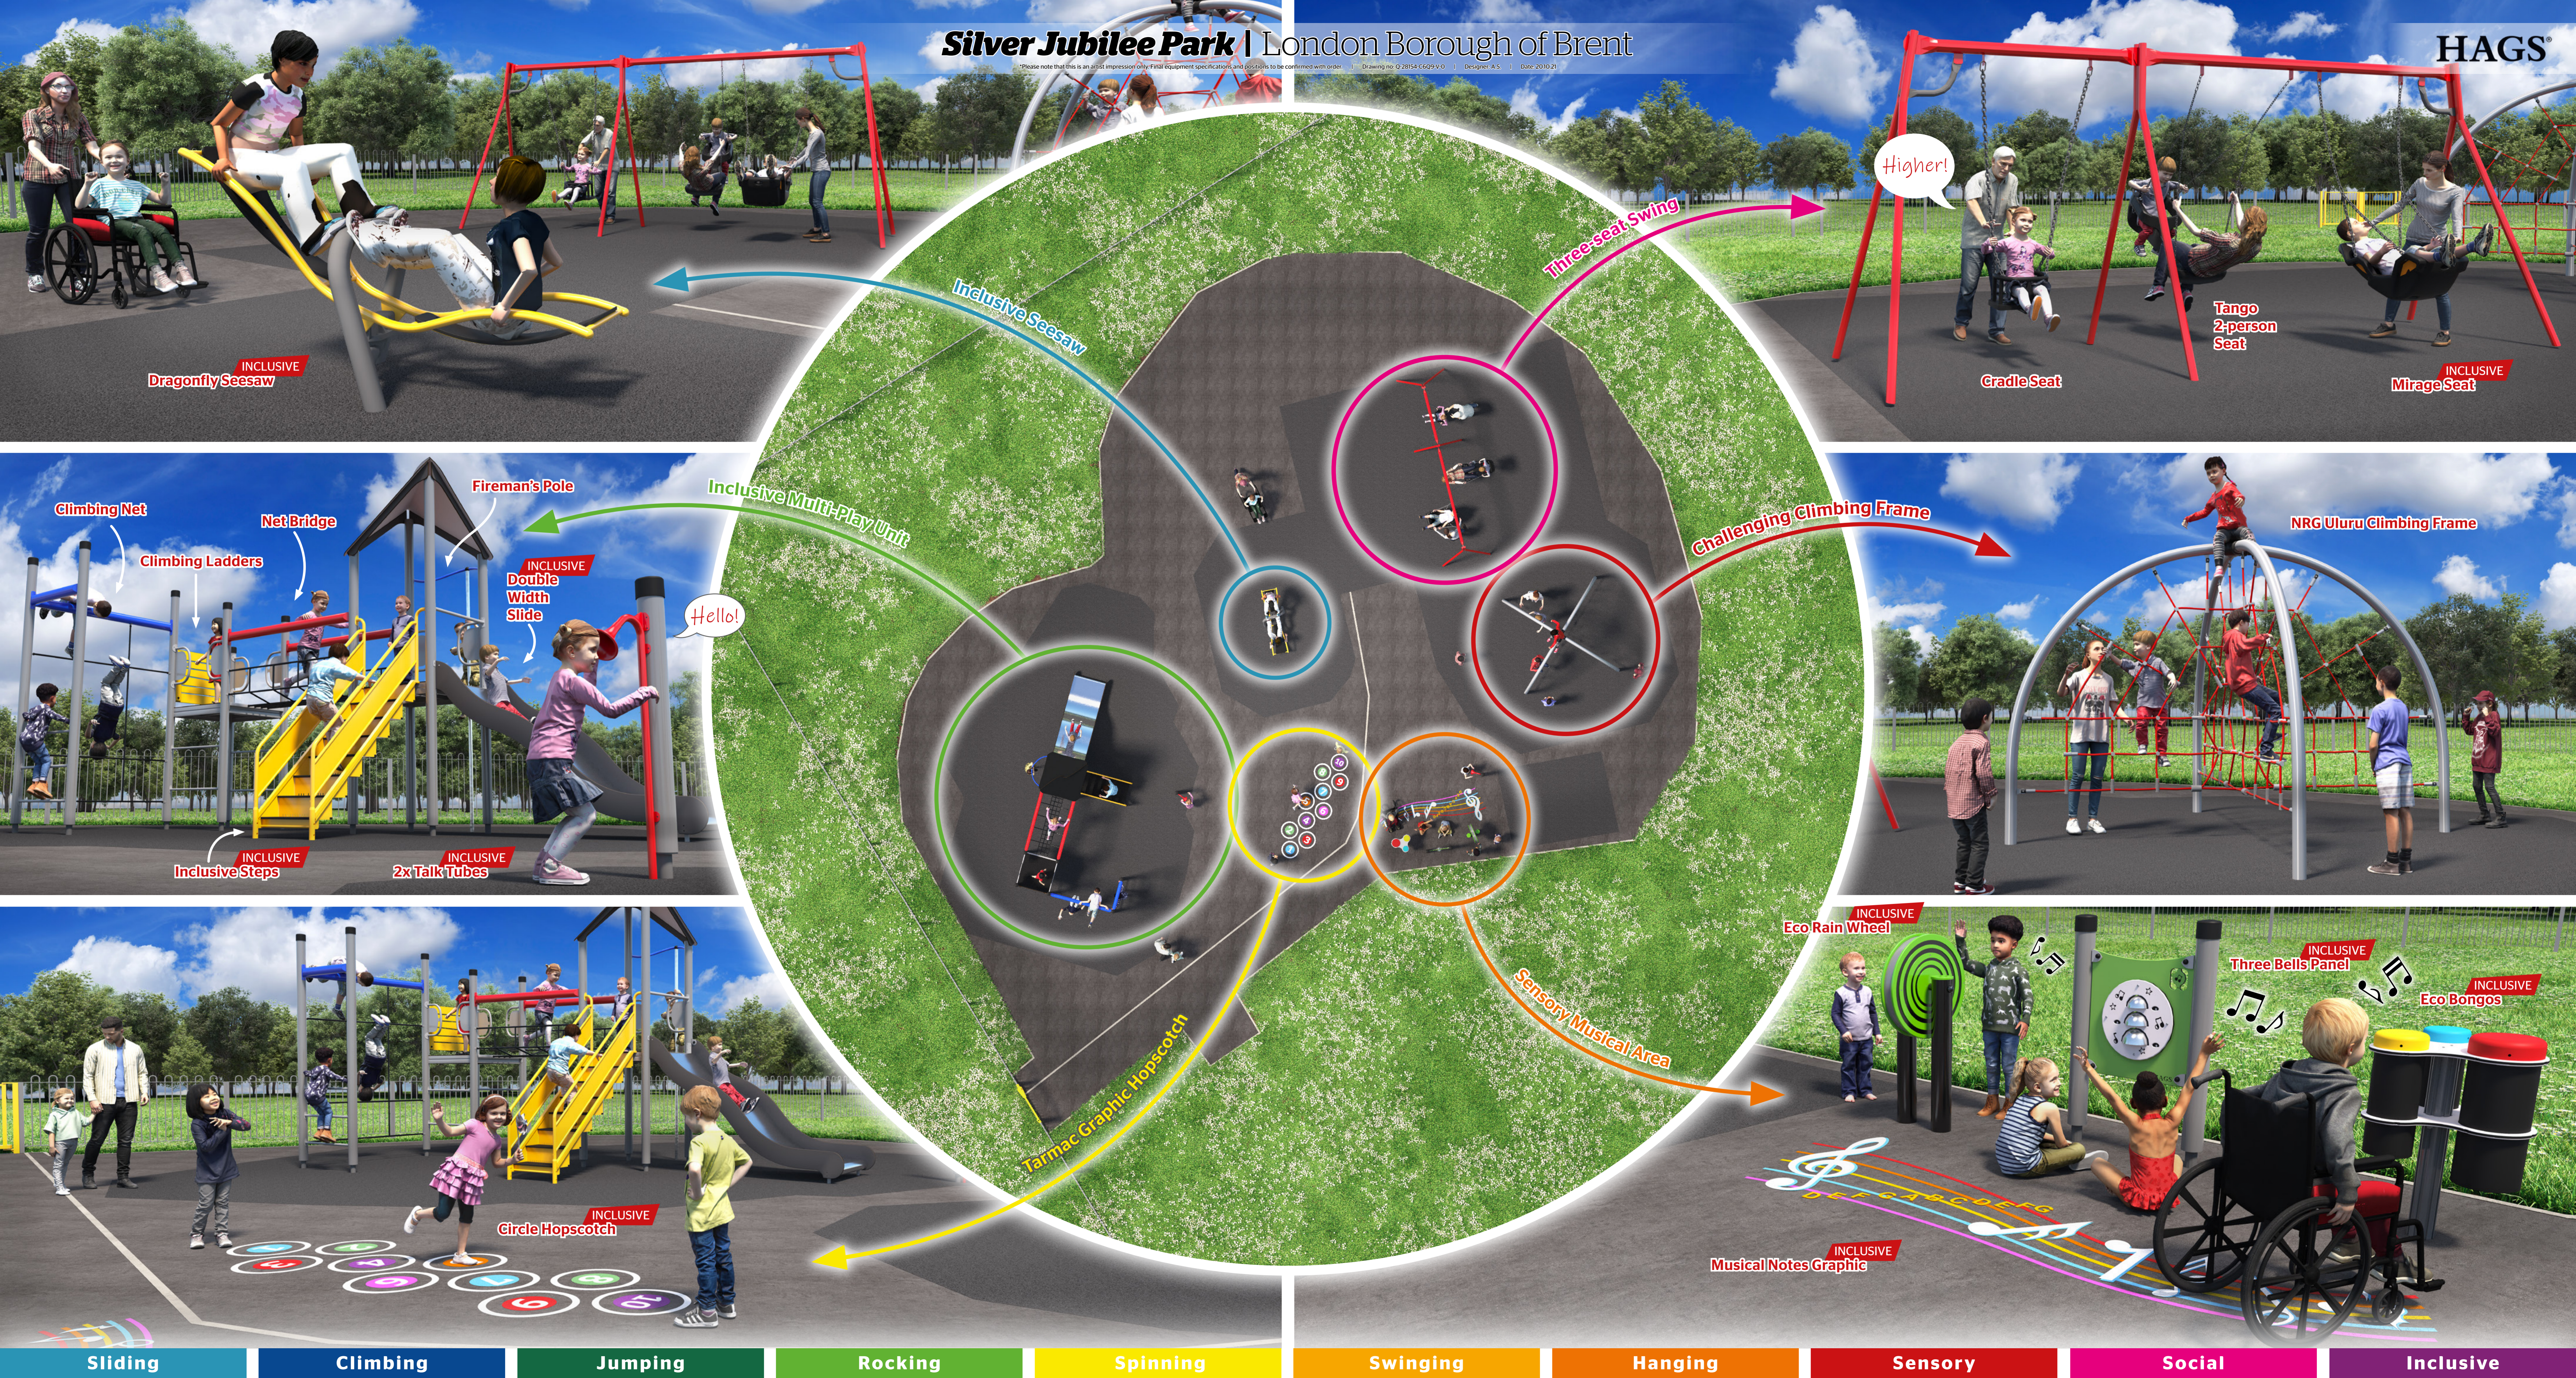

Silver Jubilee Park | London Borough of Brent

HAGS®

INCLUSIVE
Dragonfly Seesaw

Higher!

Cradle Seat

Tango
2-person
Seat

INCLUSIVE
Mirage Seat

Inclusive Seesaw

Three-seat Swing

Challenging Climbing Frame

NRG Uluru Climbing Frame

Inclusive Multi-Play Unit

Climbing Net

Net Bridge

Fireman's Pole

INCLUSIVE
Double
Width
Slide

Hello!

INCLUSIVE
Inclusive Steps

INCLUSIVE
2x Talk Tubes

Sensory Musical Area

INCLUSIVE
Eco Rain Wheel

INCLUSIVE
Three Bells Panel

INCLUSIVE
Eco Bongos

Tarmac Graphic Hopscotch

INCLUSIVE
Musical Notes Graphic

INCLUSIVE
Circle Hopscotch

Sliding

Climbing

Jumping

Rocking

Spinning

Swinging

Hanging

Sensory

Social

Inclusive